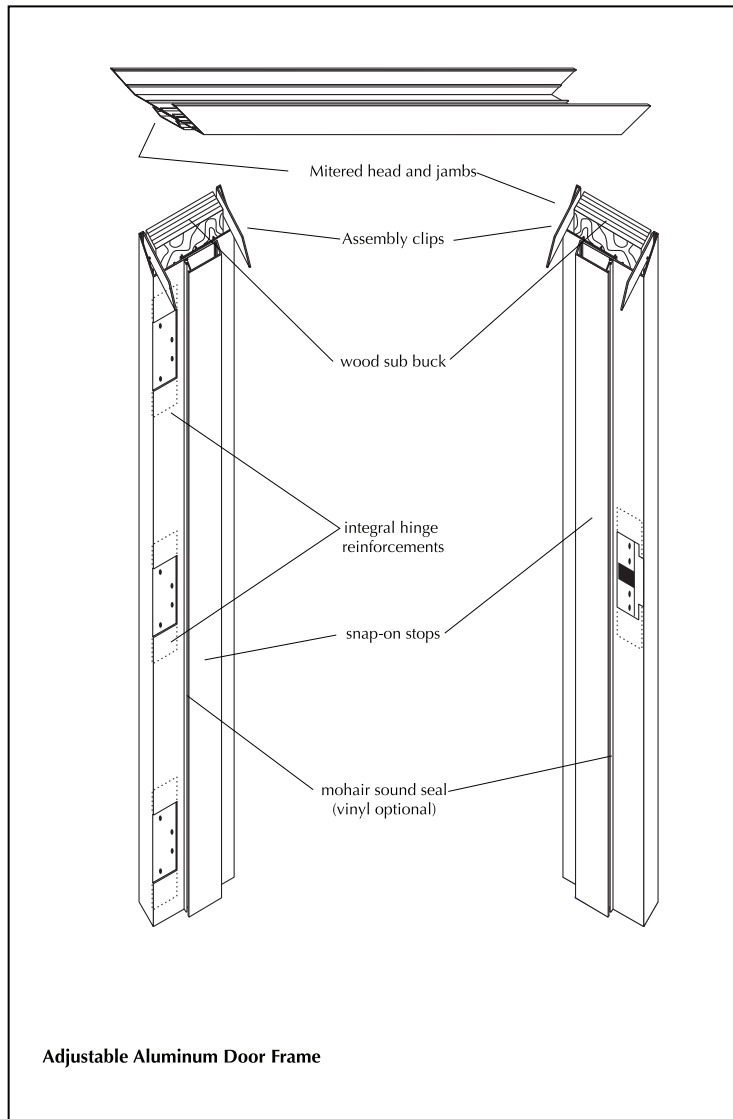

## Adjustable Aluminum Door Frames

By specifying Versatrac adjustable aluminum door frames, you accommodate nonstandard wall thickness and match the appearance of other Versatrac components. \*The frames are available for wall thicknesses from 3 5/8" to 7 1/4".

The frame includes integral aluminum reinforcements to provide additional structural support for the installation of hinges and strike plates.

For strength, good looks and versatility, specify Versatrac adjustable aluminum door frames.

## Adjustable Aluminum Door Frames

**90-Minute Label—Fits Walls 3 5/8" to 7 1/4"  
Maximum Door Opening Size 6'0" x 9'0"**

By specifying Versatrac adjustable aluminum door frames, you accommodate nonstandard wall thickness and match the appearance of other Versatrac components.