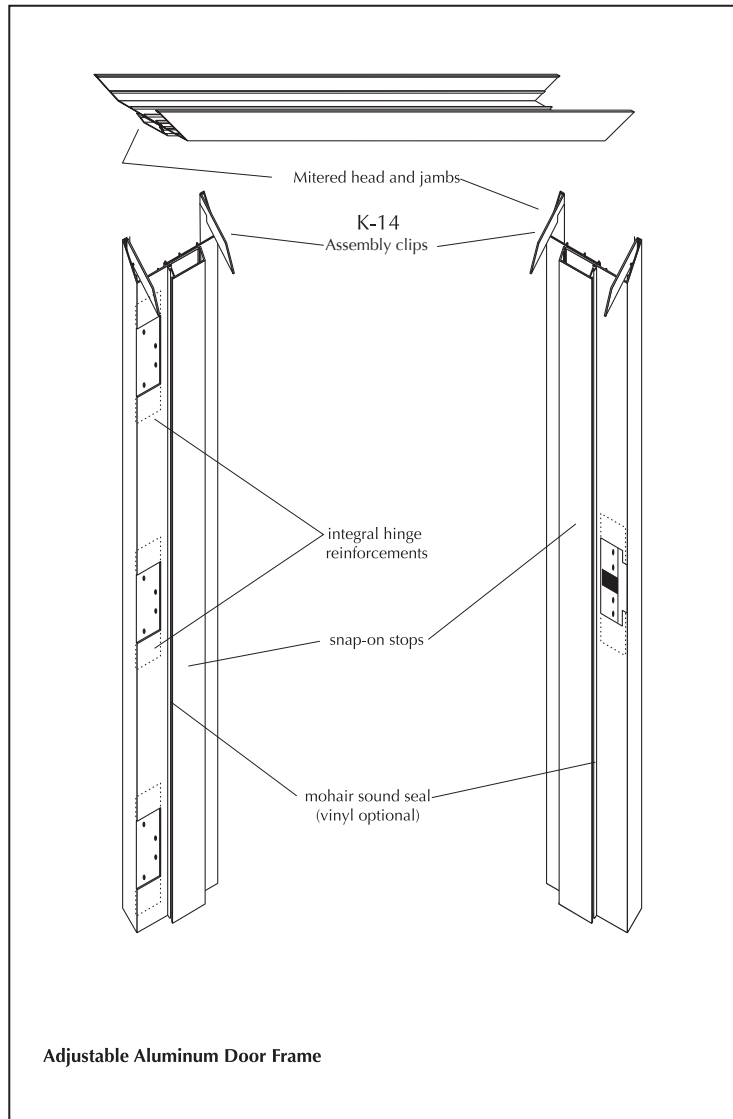

## Adjustable Aluminum Door Frames

By specifying Versatrac adjustable aluminum door frames, you accommodate nonstandard wall thickness and match the appearance of other Versatrac components. \*The frames are available for wall thicknesses from 3 5/8" to 7 1/4".

The frame includes integral aluminum reinforcements to provide additional structural support for the installation of hinges and strike plates.

For strength, good looks and versatility, specify Versatrac adjustable aluminum door frames.

## Adjustable Aluminum Door Frames

**90-Minute Label—Fits Walls 3 5/8" to 7 1/4"  
Maximum Door Opening Size 6'0" x 9'0"**

By specifying Versatrac adjustable aluminum door frames, you accommodate nonstandard wall thickness and match the appearance of other Versatrac components.