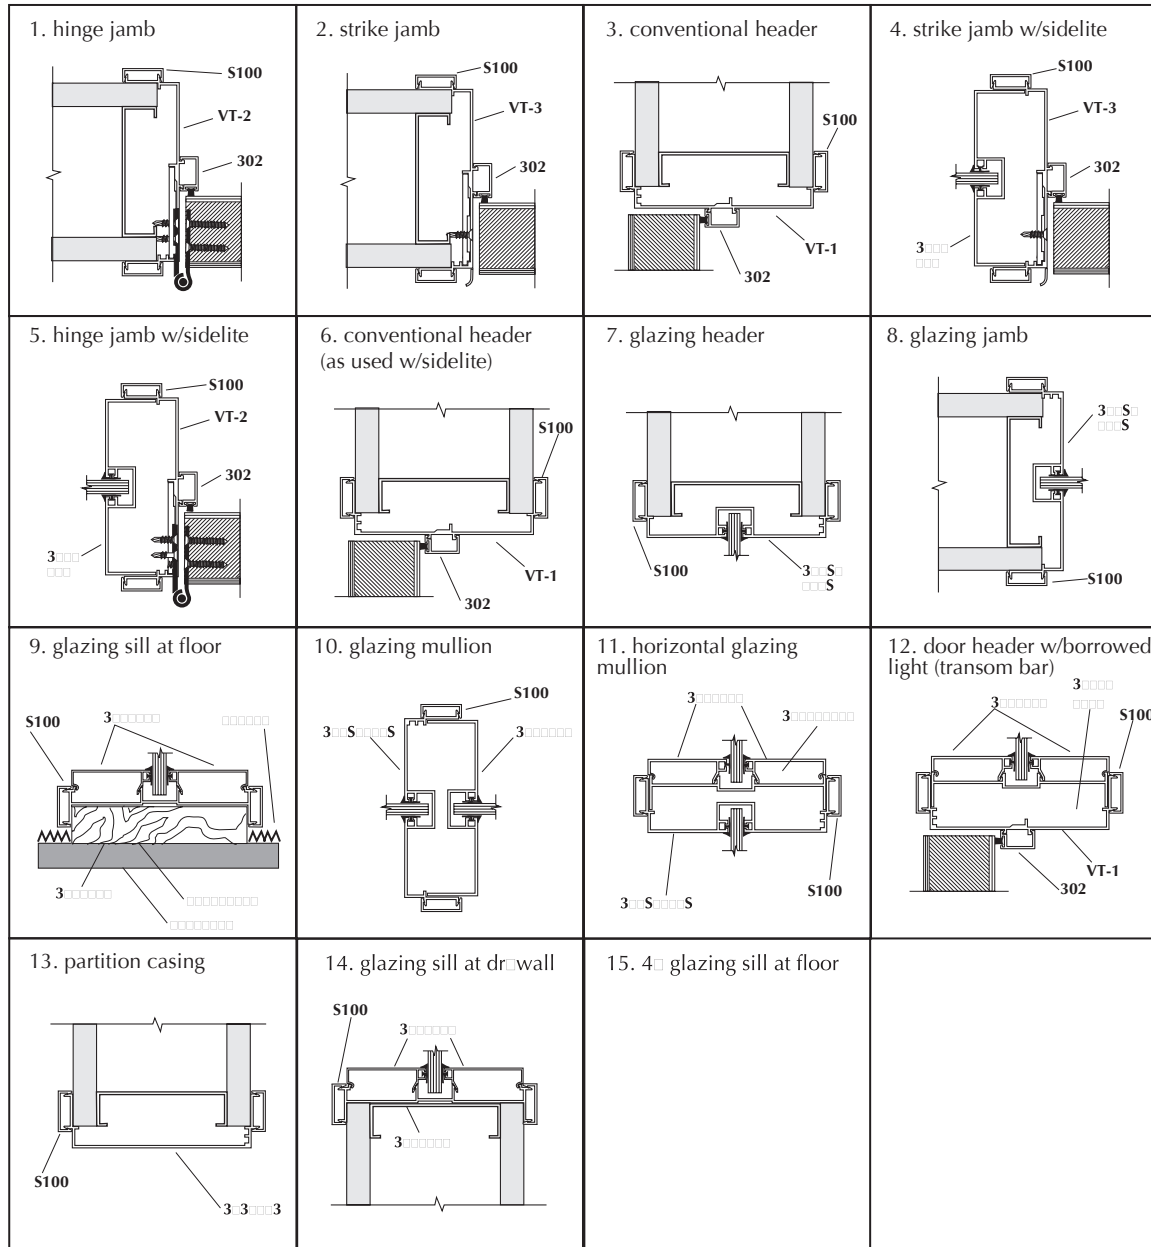

## Versatrim Cross Sections - S100 1" Trim

**300 Series**  
- for 3 3/4" Walls

**400 Series**  
- for 4 7/8" Walls

For full information on  
Versatrim components, see  
Extrusions and Accessories tab.

## Versatrim Cross Sections - S100 1" Trim

□ □ T □ □ □ □ □ □ □ □ □ □ ST □ □ S □ S □ □ □ □ □ □ □ □ □ □ V □ □ S □ □ □