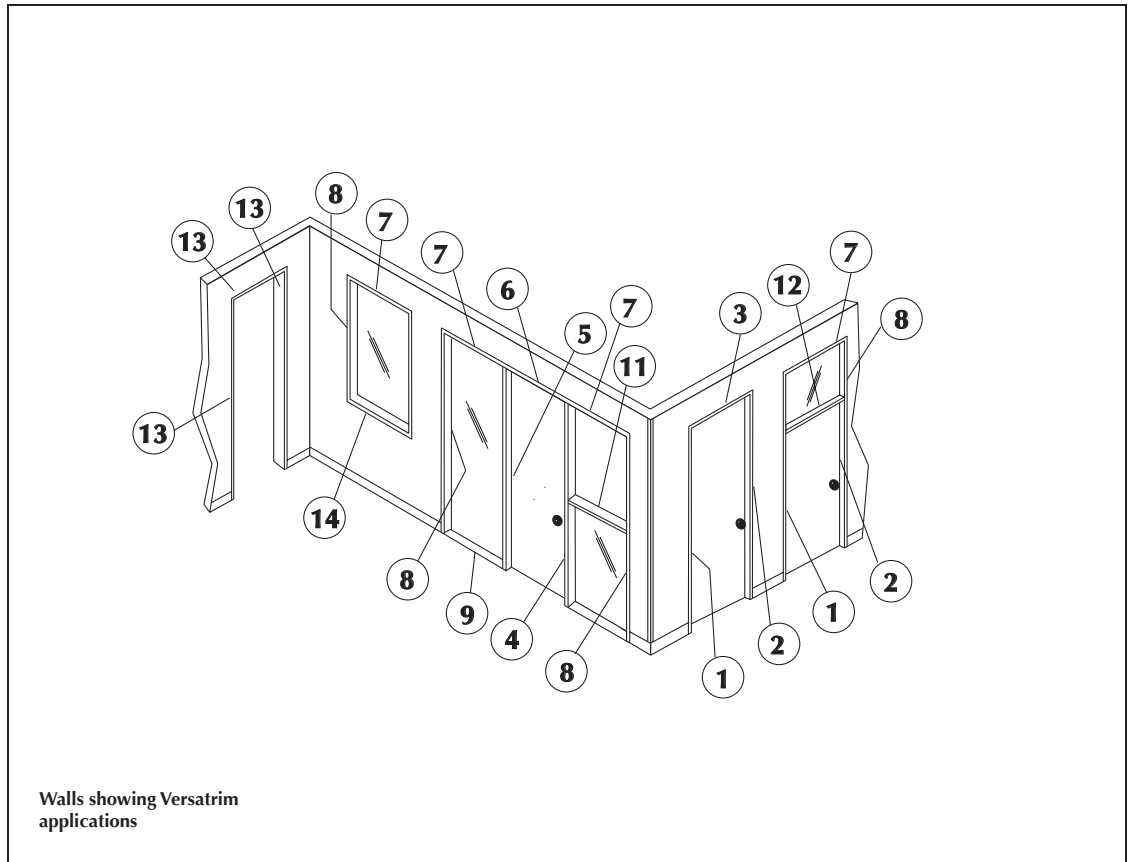

## Versatrim Cross Sections - S100 1" Trim

**300 Series**  
- for 3 3/4" Walls

**400 Series**  
- for 4 7/8" Walls

For full information on  
Versatrim components, see  
Extrusions and Accessories tab.

## Versatrim Cross Sections - S100 1" Trim

□ □ T □ □ □ □ □ □ □ □ □ □ ST □ □ S □ S □ □ □ □ □ □ □ □ □ □ V □ □ S □ □ □