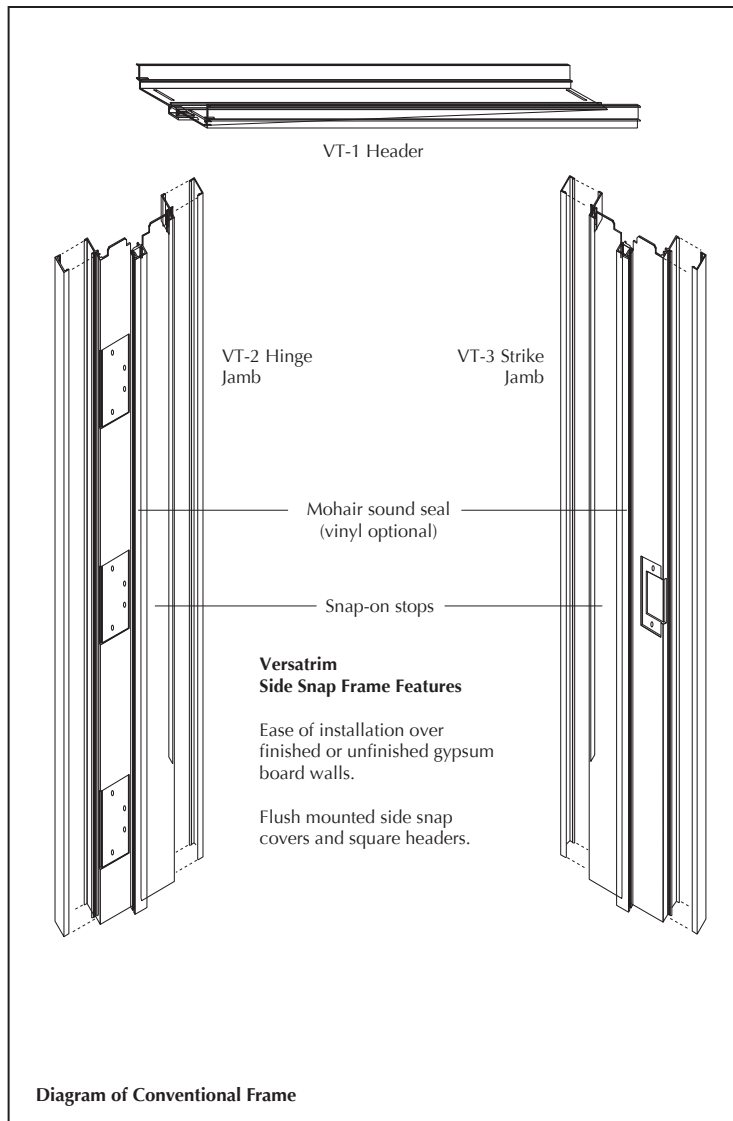

## Versatrim Aluminum Door Frame

### Cross Sections

S100 1" trim shipped standard. S150 1 1/2" trim, S200 2" trim, and custom trims available at an additional cost. Some notching of trims may be required.

Extended lip strike plates and minimum of 4 1/2" x 4 1/2" hinges required for 1 1/2" and 2" trims.